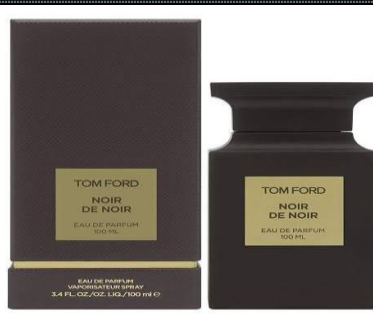

PACK 6

M536

TF NOIR DE NOIR EDP 100 ML

TOM FORD